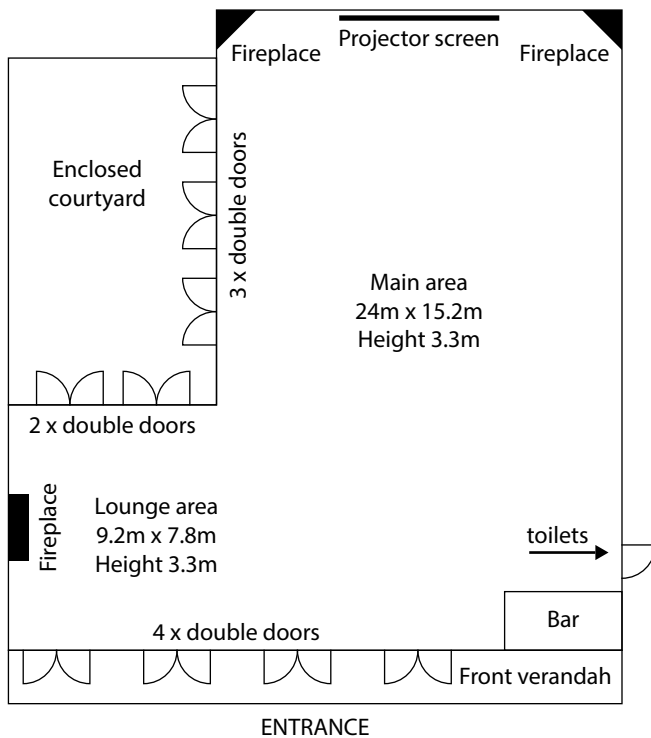

# OU KAAPSE HOEK

**Ou Kaapse Hoek is perfect for any large events, conferences, weddings and functions.**

This spacious and comfortable venue has its own bar, fireplaces and an enclosed courtyard. It is the closest venue to the hotel itself and is fully wheelchair accessible.

## Facilities

- **Room for up to 250 guests** – our largest venue
- Size: **436 m<sup>2</sup> excluding courtyard**
- **Adjacent to a pause area**
- No. of plug points: **16**
- Dimmable lights: **Yes**
- Smoking area: **Yes**
- Wheelchair access: **Yes**

## Seating Arrangements

- Theatre • Classroom • Herringbone
- U Shape • Square • Boardroom
- Banquet • Cabaret

We have state-of-the-art equipment such as overhead projectors, screens, white boards, data projectors, DVD players, surround sound systems and flipcharts. The tables will have peppermints, iced water, orange squash, notepads and pens.