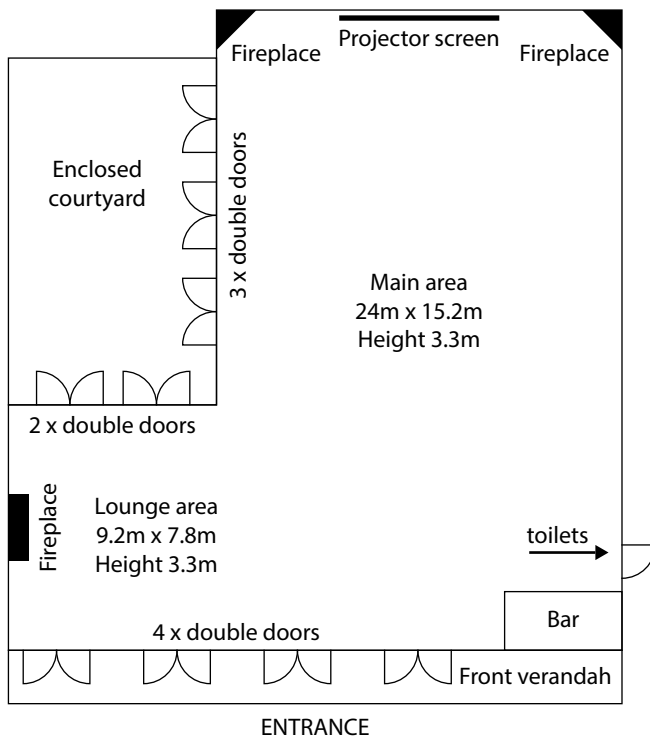

OU KAAPSE HOEK

Ou Kaapse Hoek is perfect for any large events, conferences, weddings and functions.

This spacious and comfortable venue has its own bar, fireplaces and an enclosed courtyard. It is the closest venue to the hotel itself and is fully wheelchair accessible.

Facilities

- **Room for up to 250 guests** – our largest venue
- Size: **436 m² excluding courtyard**
- Adjacent to a **pause area**
- Plug points: **16**
- Dimmable lights: **Yes**
- Smoking area: **Yes**
- Wheelchair access: **Yes**

Seating Arrangements

- Theatre • Classroom • Herringbone
- U Shape • Square • Boardroom
- Banquet • Cabaret

We have state-of-the-art equipment, overhead projectors, screens, whiteboards, data projectors, DVD players, surround sound systems and flipcharts. The tables have peppermints, iced water, orange squash, notepads and pens.