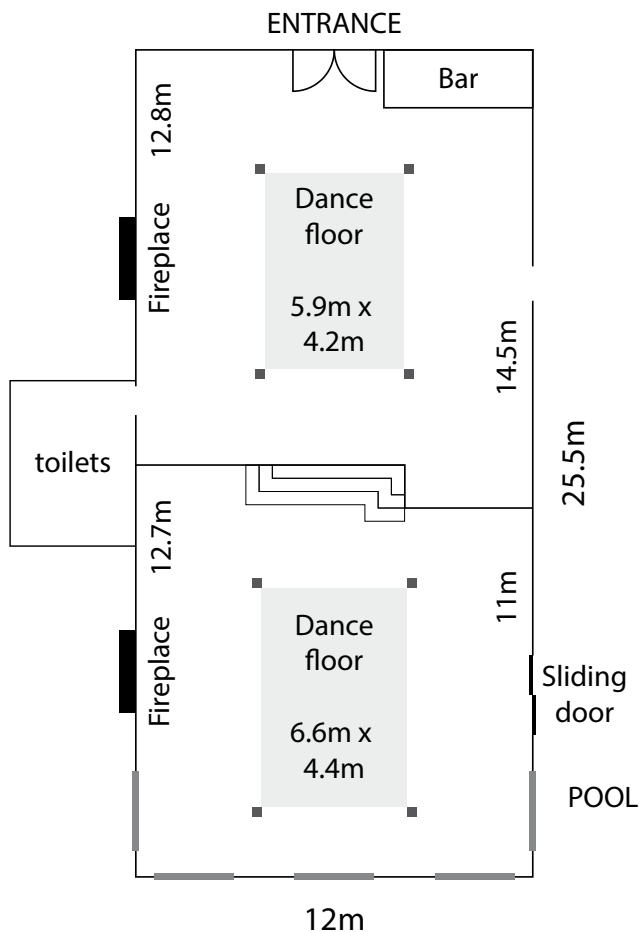

THE BARN

The Barn is host to our famous Saturday Dinner Dance, and is a popular wedding venue.

Spacious and charming, this venue leads onto our lawns and is situated right next to one of our swimming pools. It includes a pause area, a bar and two dance floors.

Facilities

- Room for up to 150 guests
- Size: 300 m²
- Adjacent to a pause area
- 2 dance floors
- No. of plug points: 4
- Dimmable lights: **Yes**
- Smoking area: **Yes**
- Wheelchair access: **Yes**

Seating Arrangements

- Theatre • Classroom • Herringbone
- U Shape • Square • Boardroom
- Banquet • Cabaret