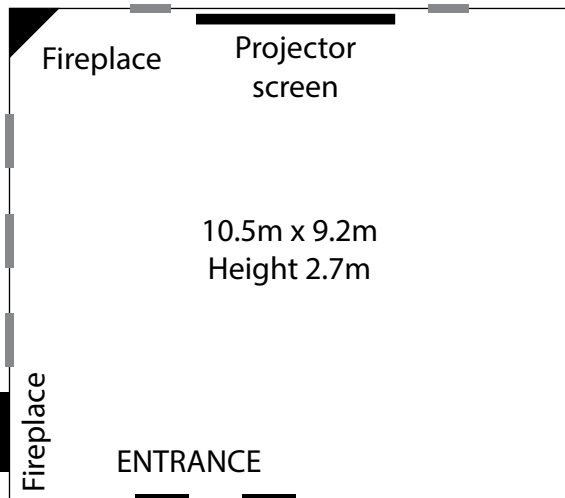

Seating Arrangements

- Theatre • Classroom • Herringbone
- U Shape • Square • Boardroom
- Banquet • Cabaret

We have state-of-the-art equipment such as overhead projectors, screens, white boards, data projectors, DVD players, surround sound systems and flipcharts. The tables will have peppermints, iced water, orange squash, notepads and pens.

Sliding doors