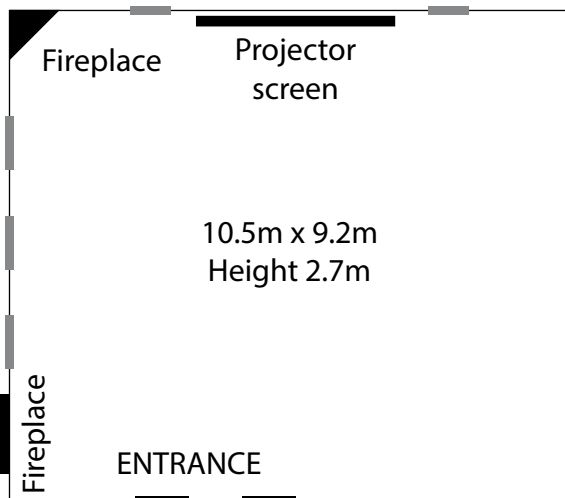

Seating Arrangements

- Theatre • Classroom • Herringbone
- U Shape • Square • Boardroom
- Banquet • Cabaret

We have state-of-the-art equipment, overhead projectors, screens, whiteboards, data projectors, DVD players, surround sound systems and flipcharts. The tables have peppermints, iced water, orange squash, notepads and pens.

Sliding doors