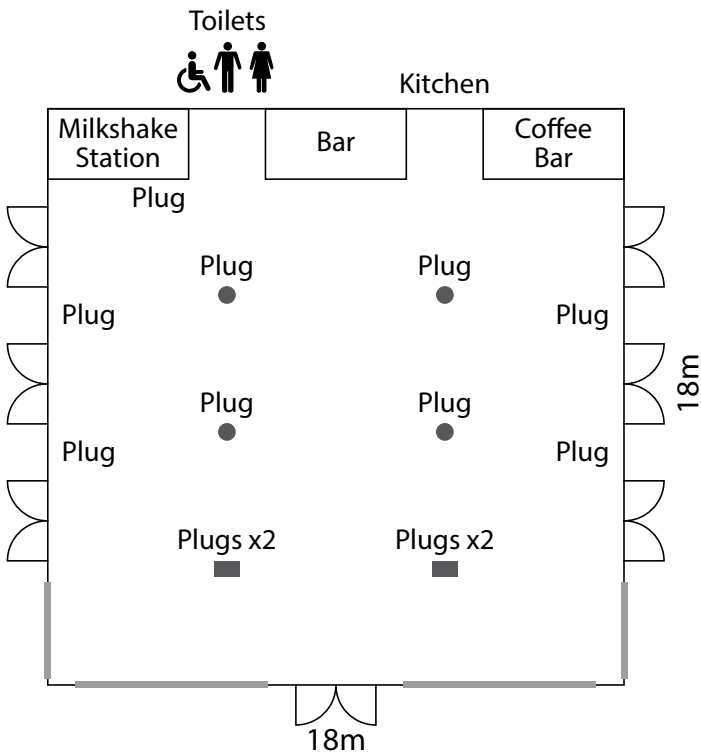

# THE LOGGIA

Relax in our modern Loggia, with panoramic views of the surrounding mountains and ponds.

The Loggia is spacious and perfect for larger events and can be customised in many ways. It is served by its own kitchen and has a large bar area. The sliding doors can be opened out onto the rolling lawns and pool.

## Facilities

- Room for up to 150 guests
- Size: 324 m<sup>2</sup>
- No. of plug points: 15
- Dimmable lights: **Yes**
- Smoking area: **Yes, outside**
- Wheelchair access: **Yes**

## Seating Arrangements

- Theatre • Classroom • Herringbone
- Round • Square • Boardroom

We have state-of-the-art equipment such as overhead projectors, screens, white boards, data projectors, DVD players, surround sound systems and flipcharts. The tables will have peppermints, iced water, orange squash, notepads and pens.