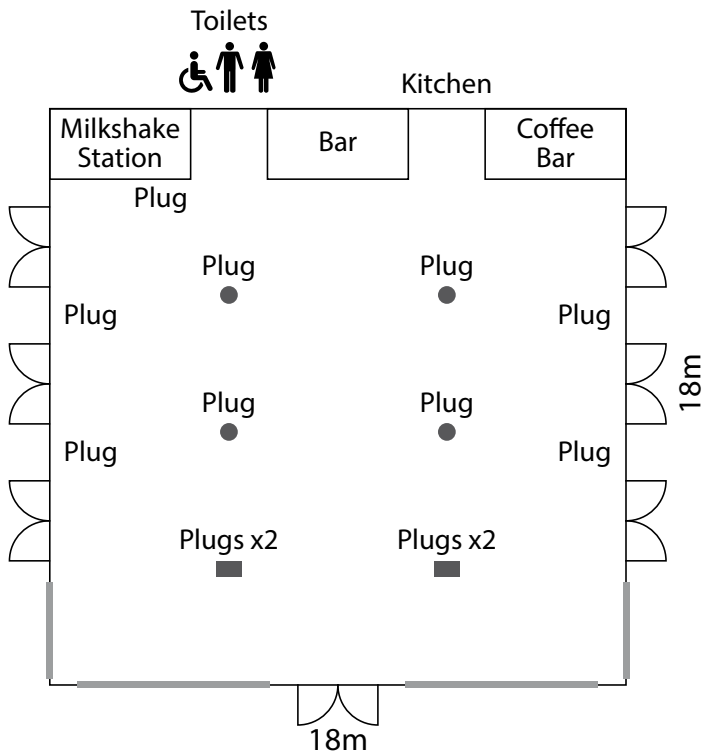

THE LOGGIA

Relax in our modern Loggia, with panoramic views of the surrounding mountains and ponds.

Our Loggia is spacious, perfect for larger events and can be customised to suit your needs. It has its own kitchen and a bar area. The glass sliding doors can be opened out to showcase the spectacular views.

Facilities

- Room for up to 150 guests
- Size: 324 m²
- Plug points: 15
- Dimmable lights: **Yes**
- Smoking area: **Yes / outside**
- Wheelchair access: **Yes**

Seating Arrangements

- Theatre • Classroom • Herringbone
- Round • Square • Boardroom