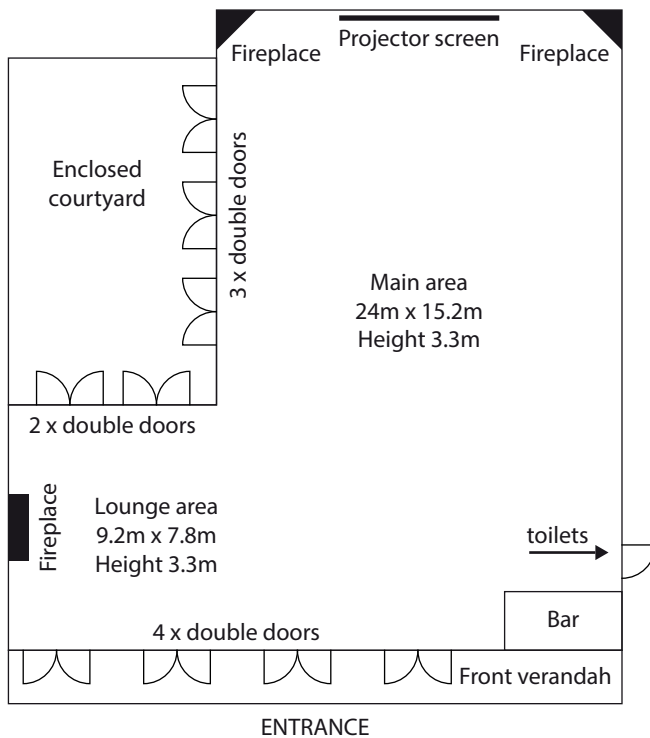

OU KAAPSE HOEK

Ou Kaapse Hoek is perfect for any large events, conferences, weddings and functions.

This spacious and comfortable venue has its own bar, fireplaces and an enclosed courtyard. It is the closest venue to the hotel itself and is fully wheelchair accessible.

Facilities

- **Room for up to 250 guests** – our largest venue
- Size: **436 m² excluding courtyard**
- **Adjacent to a pause area**
- No. of plug points: **16**
- Dimmable lights: **Yes**
- Smoking area: **Yes**
- Wheelchair access: **Yes**

Seating Arrangements

- Theatre • Classroom • Herringbone
- U Shape • Square • Boardroom
- Banquet • Cabaret

We have state-of-the-art equipment such as overhead projectors, screens, white boards, data projectors, DVD players, surround sound systems and flipcharts. The tables will have peppermints, iced water, orange squash, notepads and pens.