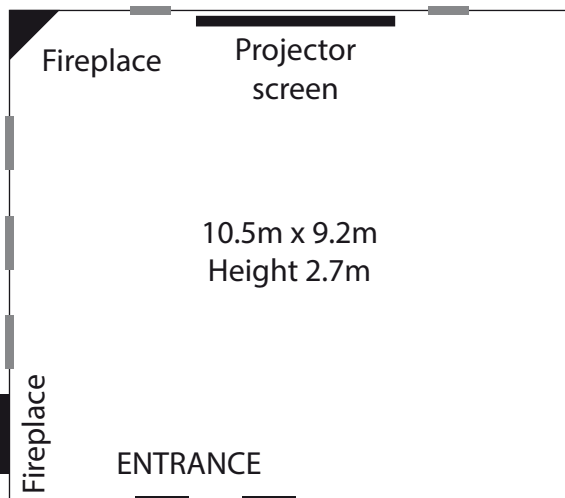

Sliding doors