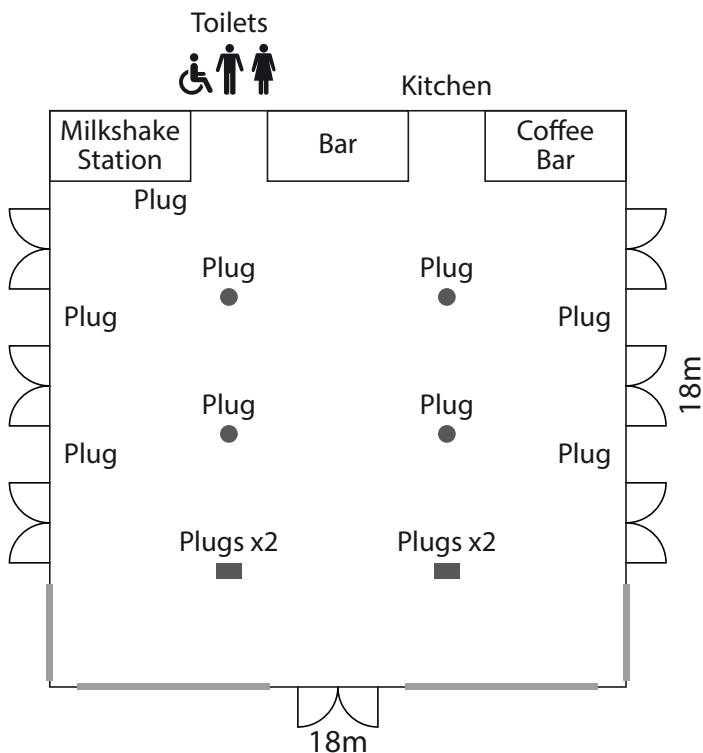

# THE LOGGIA

Relax in our modern Loggia, with panoramic views of the surrounding mountains and ponds.

The Loggia is spacious and perfect for larger events and can be customised in many ways. It is served by its own kitchen and has a large bar area. The sliding doors can be opened out onto the rolling lawns and pool.

## Facilities

- Room for up to 150 guests
- Size: 324 m<sup>2</sup>
- No. of plug points: 15
- Dimmable lights: **Yes**
- Smoking area: **Yes, outside**
- Wheelchair access: **Yes**

## Seating Arrangements

- Theatre • Classroom • Herringbone
- Round • Square • Boardroom

We have state-of-the-art equipment such as overhead projectors, screens, white boards, data projectors, DVD players, surround sound systems and flipcharts. The tables will have peppermints, iced water, orange squash, notepads and pens.